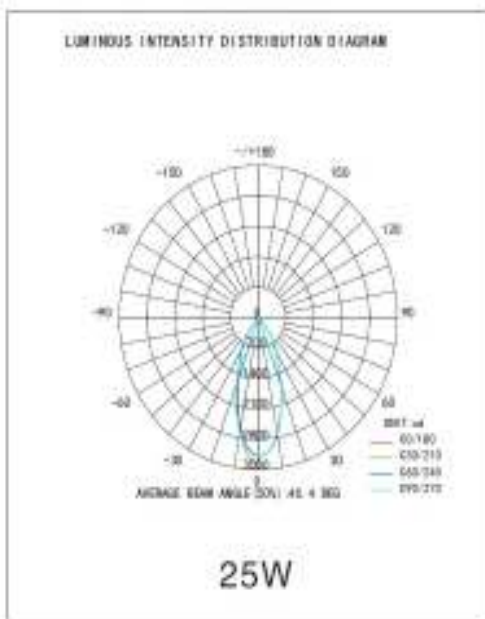

Technical Data