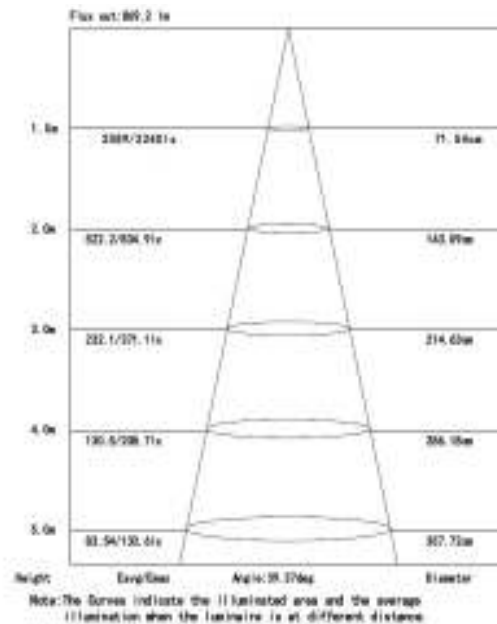

Technical Data